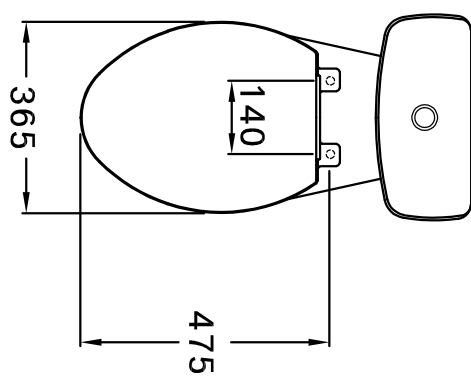

FINISHED WALL

CATALOG DRAWING	
Code	C13447
Model	BB 2 Pc.
Classification	Wash Down 4.5 Lpf.
Issue	14/07/2023

Part List	
Water Closet	C68623
Cistern & Lid	C6014
Seat & Cover	C91251